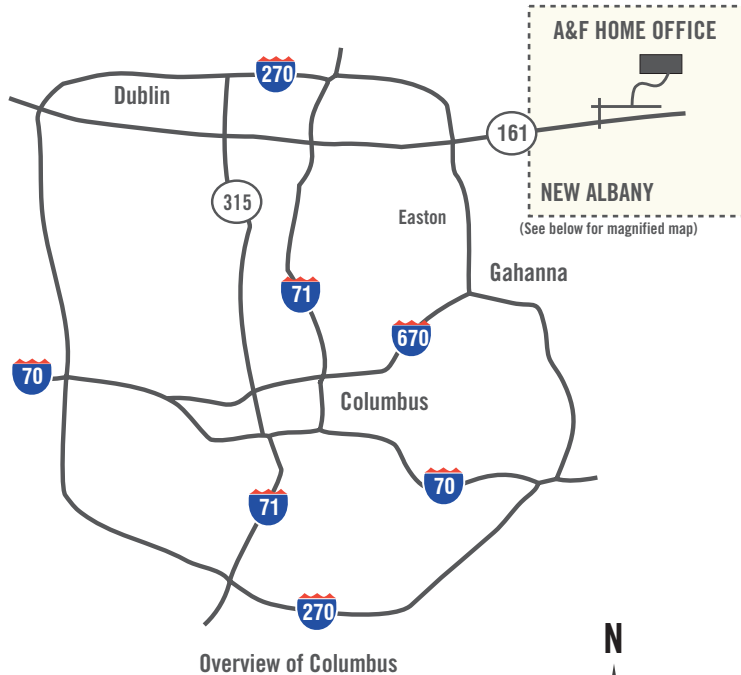

A&F HOME OFFICE

THE CHALLENGE

ADDRESS:

6301 Fitch Path, New Albany, OH 43054

EVENT DIRECTIONS:

Exit OH-161 at US-62 North (also Johnstown Road)
Take US-62 North approximately 1 mile to the event
entrance at Central College Road

Magnified map not to scale.