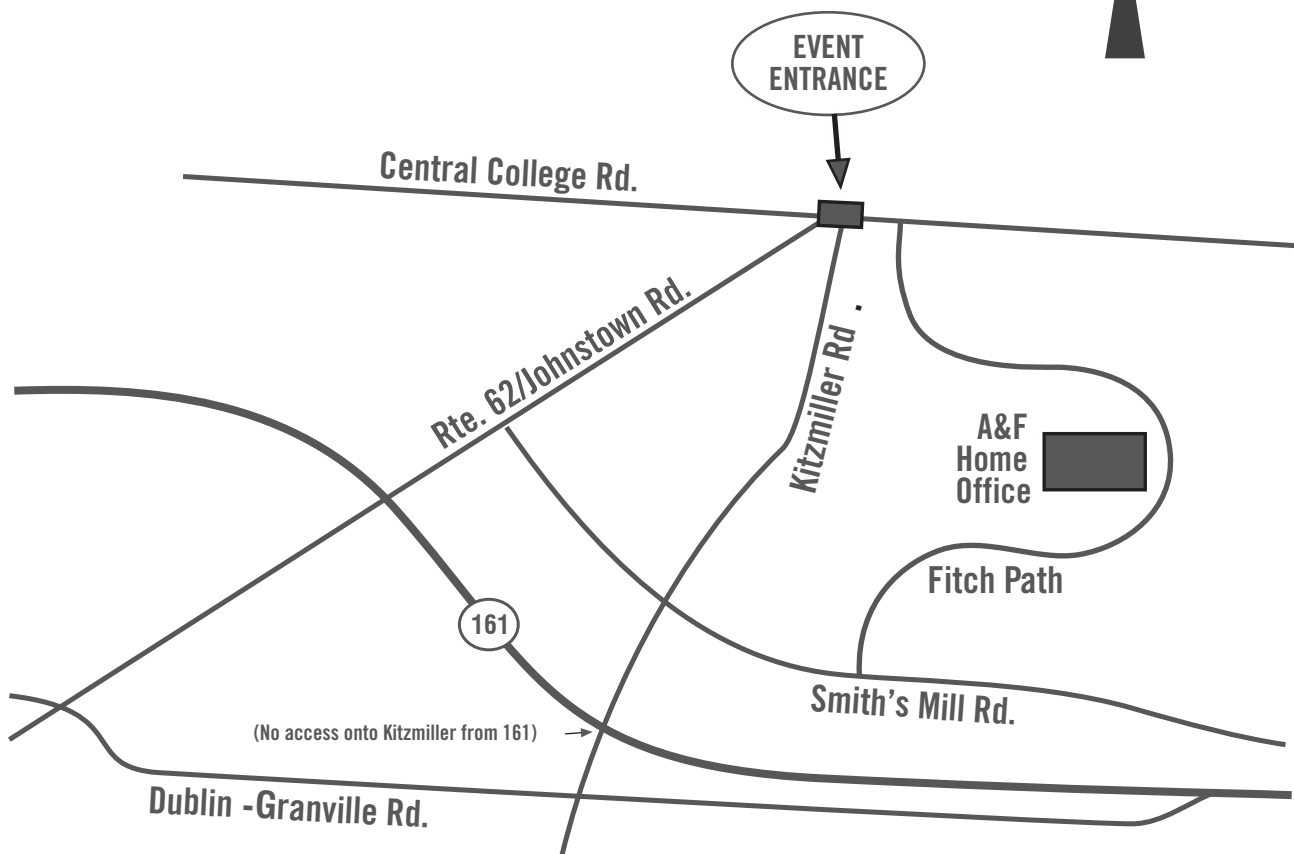

A&F HOME OFFICE

THE CHALLENGE

ADDRESS:

6301 Fitch Path, New Albany, OH 43054

EVENT DIRECTIONS:

Exit OH-161 at US-62 North (also Johnstown Road)
Take US-62 North approximately 1 mile to the event
entrance at Central College Road

Magnified map not to scale.